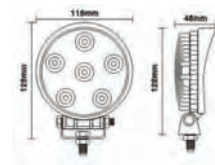

Code: Spot W6

- 6 high power very high brightness
- **Absorption:** 1,46a a 12v e 0,7a a 24v
- **Working tension:** 10v a 30v dc
- **Waterproof rate:** ip 67
- **Cold white tension:** 6000 k
- **Construction material:** entirely aluminium
- Aluminium clamps supplied
- **Very long life:** over 30.000 h

1.500
LUMEN

Code: Spot W1

- **Led total power:** 10 w
- **Briggtness:** 1500 lumen
- **Working tension:** 10 a 30v dc
- **Waterproof:** ip 68
- 1 cree led da 10 watt
- **Absorption:** 1a a 12v e 0.5a a 24 v
- **Construction material:** entirely aluminium
- Aluminium clamps supplied • Glass lent
- **Very long life:** over 30.000 h