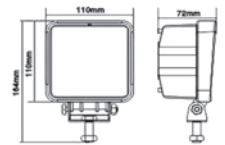

Code: Spot Q16

- 48 high power very high brightness
- **Absorption:** 1,8a a 12v-1,9 a a 24v
- **Working tension:** 10v a 30v dc
- **Waterproof rate:** ip 68
- **Cold white tension:** 6000 k
- **Construction material:** entirely aluminium
- Aluminium clamps supplied
- **Very long life:** over 50.000 h