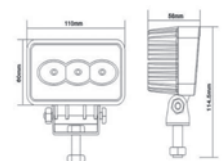

Code: Spot R3

- 3 high power very high brightness
- **Absorption:** 9w – 0,85 a a 12v e 0,42 a a 24v
- **Working tension:** 10v a 30v dc
- **Waterproof rate:** ip 68
- **Cold white tension:** 6000 k
- **Construction material:** entirely aluminium
- Aluminium clamps supplied
- **Very long life:** over 50.000 h