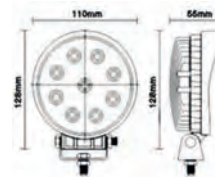

Code: Spot W9

- 9 high power very high brightness
- **Absorption:** 48w – 3,8a a 12v e 1,9a a 24v
- **Working tension:** 10v a 30v dc
- **Waterproof rate:** ip 68
- **Cold white tension:** 6000 k
- **Construction material:** entirely aluminium
- Aluminium clamps supplied
- **Very long life:** over 50.000 h