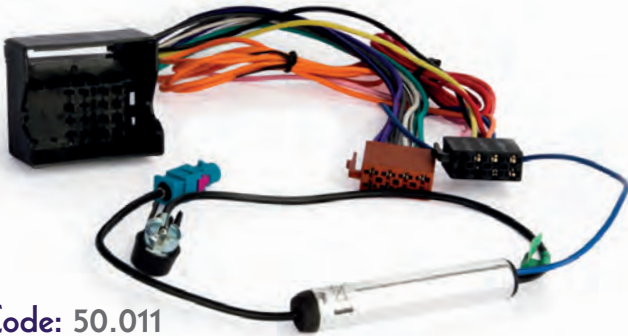

- Wiring Audi Skoda 2003>

Code: 50.011

- Wiring Audi Skoda with Phantom

Code: 50.012

- Wiring Citroen all models

Code: 50.013

- Wiring Citroen with Phantom

Code: 50.014