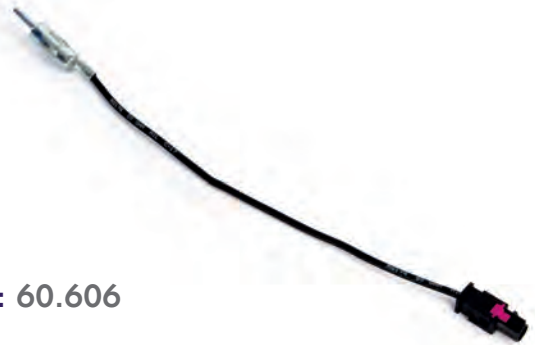

Code: 60.606

- Adapter Aerials DIN/Fakra