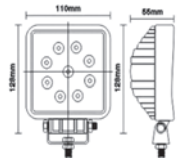

Code: Spot Q9

- 8 high power very high brightness
- **Absorption:** 48w – 3,8a a 12v e 1,9a a 24v
- **Working tension:** 10v a 30v dc
- **Waterproof rate:** ip 68
- **Cold white tension:** 6000 k
- **Construction material:** entirely aluminium
- Aluminium clamps supplied
- **Very long life:** over 30.000 h