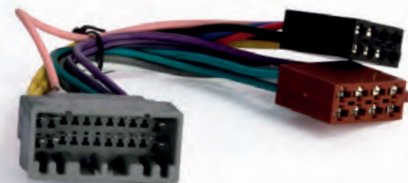

Code: 50.016

- Wiring Chrysler