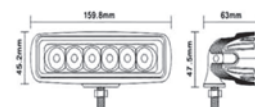

Code: Spot R6

- **Led total power:** 18 w
- **Briggtness:** 1500 lumen
- **Working tension:** 10 a 30 v dc
- **Waterproof:** ip 67
- 6 epistar led da 3 watt
- **Absorption:** 1.4a a 12v e 0.7a a 24v
- **Construction material:** entirely aluminium
- Aluminium clamps supplied