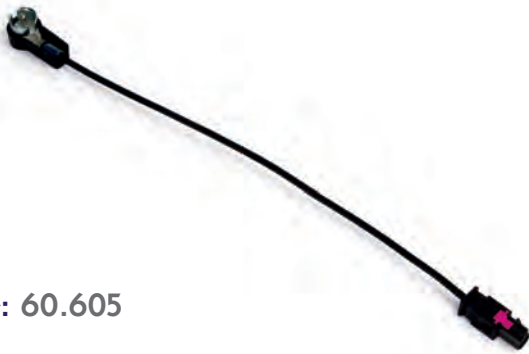

Code: 70.991

- Rod length: cm 20 Rubber
- Section: 1
- Inclination: 60°
- Adapter: Coma

Code: 70.992

- Rod length: cm 20 Rubber
- Section: 1
- Inclination: 60°
- Adapter: Fakra

Code: 70.993

- Rod length: cm 8,5 ABS
- Section: 1
- Inclination: 60°
- Cable length: cm 450

Code: 70.041

- Rod length: cm 41 Fiberglass
- Adapter: M5-M6
- Universal

Code: 70.043

- Rod length: cm 23 Fiberglass
- Adapter: M5
- Universal

Code: 70.044

- Rod length: cm 29 Rubber
- Adapter: M5-M6
- Universal

Code: 70.045

- Rod length: cm 70 - 2 elements
- Adapter: M5-M6
- Universal

ADAPTER AERIALS

Code: 60.601

- Adapter Aerials ISO/DIN

Code: 60.602

- Adapter Aerials ISO/DIN 90°

Code: 60.605