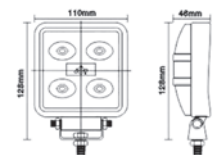

Code: Spot Q5

- 5 high power very high brightness
- **Absorption:** 48w – 3,8a a 12v e 1,9a a 24v
- **Working tension:** 10v a 30v dc
- **Waterproof rate:** ip 68
- **Cold white tension:** 6000 k
- **Construction material:** entirely aluminium
- Aluminium clamps supplied
- **Very long life:** over 30.000 h